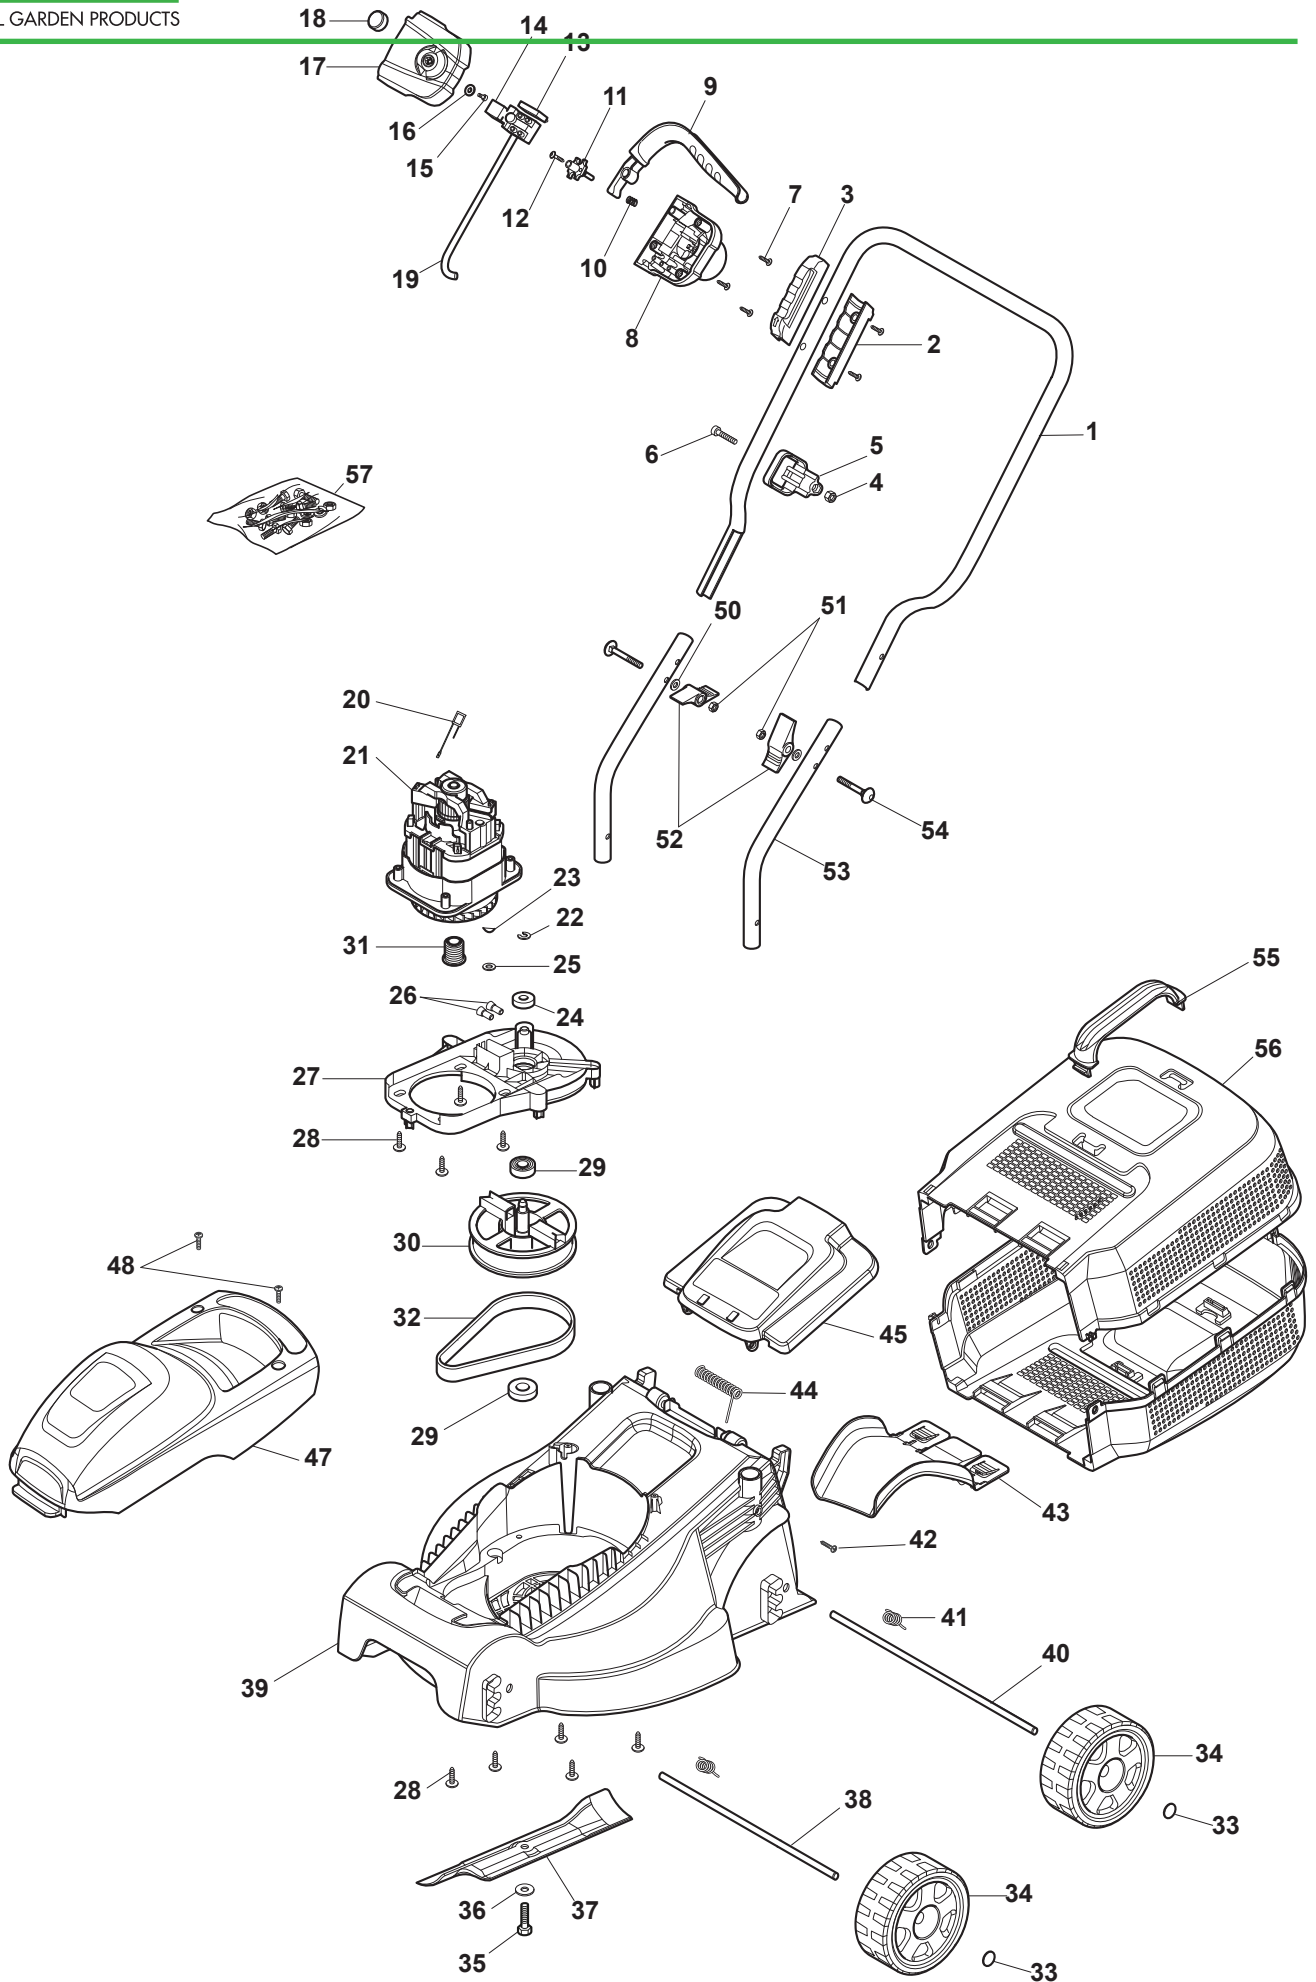

THIS INFORMATION IS NOT INTENDED FOR SALE OR RESALE, AND THIS NOTICE MUST REMAIN ON ALL COPIES.

Fig.	Quantity	Part No	Description	Notes
1	1	118810074/0	Handle, Upper Part	
2	1	118810086/0	Down fixation Plate	
3	1	118810087/0	Upper fixation Plate	
4	1	112291000/0	Nut	
5	1	118810083/0	Hook	
6	1	112788910/0	Screw	
7	5	112728524/0	Screw	
8	1	118810090/0	Switchbox lower	
9	1	118810113/0	Lever	
10	1	118810080/0	Spring	
11	1	118810061/0	Pin	
12	1	112728523/0	Screw	
13	1	118810065/0	Capacitor	
14	1	118810062/0	Switch	
15	1	112726388/0	Screw	
16	1	112523000/1	Washer	
17	1	118810089/0	Switchbox upper	
18	1	118810094/0	Button, Yellow	
19	1	118810060/0	Cable	
20	1	118810063/0	Temperature	
21	1	118810057/0	Motor	
22	1	3353020	Ring Snap Ring Circlip Snap ring	
23	1	112540040/0	Washer	
24	1	118810069/0	Bearing	
25	1	118810093/0	Washer	
26	1	118810064/0	Impaction	
27	1	118810082/0	Engine Plate	
28	9	112789195/0	Screw	
29	2	118810070/0	Bearing	
30	1	118810058/0	Pulley	
31	1	118810077/0	Motor pulley	
32	1	118810091/0	Belt	
33	4	112604898/0	Crown Fastener	
34	4	118810088/0	Wheel	
35	1	112793102/0	Screw	
36	1	2321230	Washer	
37	1	118810001/0	Blade	
38	1	118810068/0	Axle, Front Wheels	
39	1	118810114/0	Grey Deck	
40	1	118810067/0	Axle, Rear Wheels	
41	4	118810078/0	Spring	
42	2	112735654/0	Screw	
43	1	118810095/0	Deflector	
44	1	118810079/0	Spring	
45	1	118810115/0	Stone Guard, Yellow	
45	1	118810116/0	Stone-Guard, Red	
45	1	118810117/0	Stone-Guard, Grey	
47	1	118810118/0	Engine Cover, Yellow	
47	1	118810119/0	Cover, Red	
47	1	118810120/0	Cover, Grey	
48	2	112728524/0	Screw	

Fig.	Quantity	Part No	Description	Notes
50	2	112292100/0	Nut	
51	2	112523020/0	Washer	
52	2	118810121/0	Knob	
53	2	118810076/0	Handle, LowerPart	
54	2	112815245/0	Screw	
55	1	118810122/0	Grassbox handle	
56	2	118810123/0	Grass-Box, Upper/Lower Part	
57	1	118810157/0	Outfit, Screws	