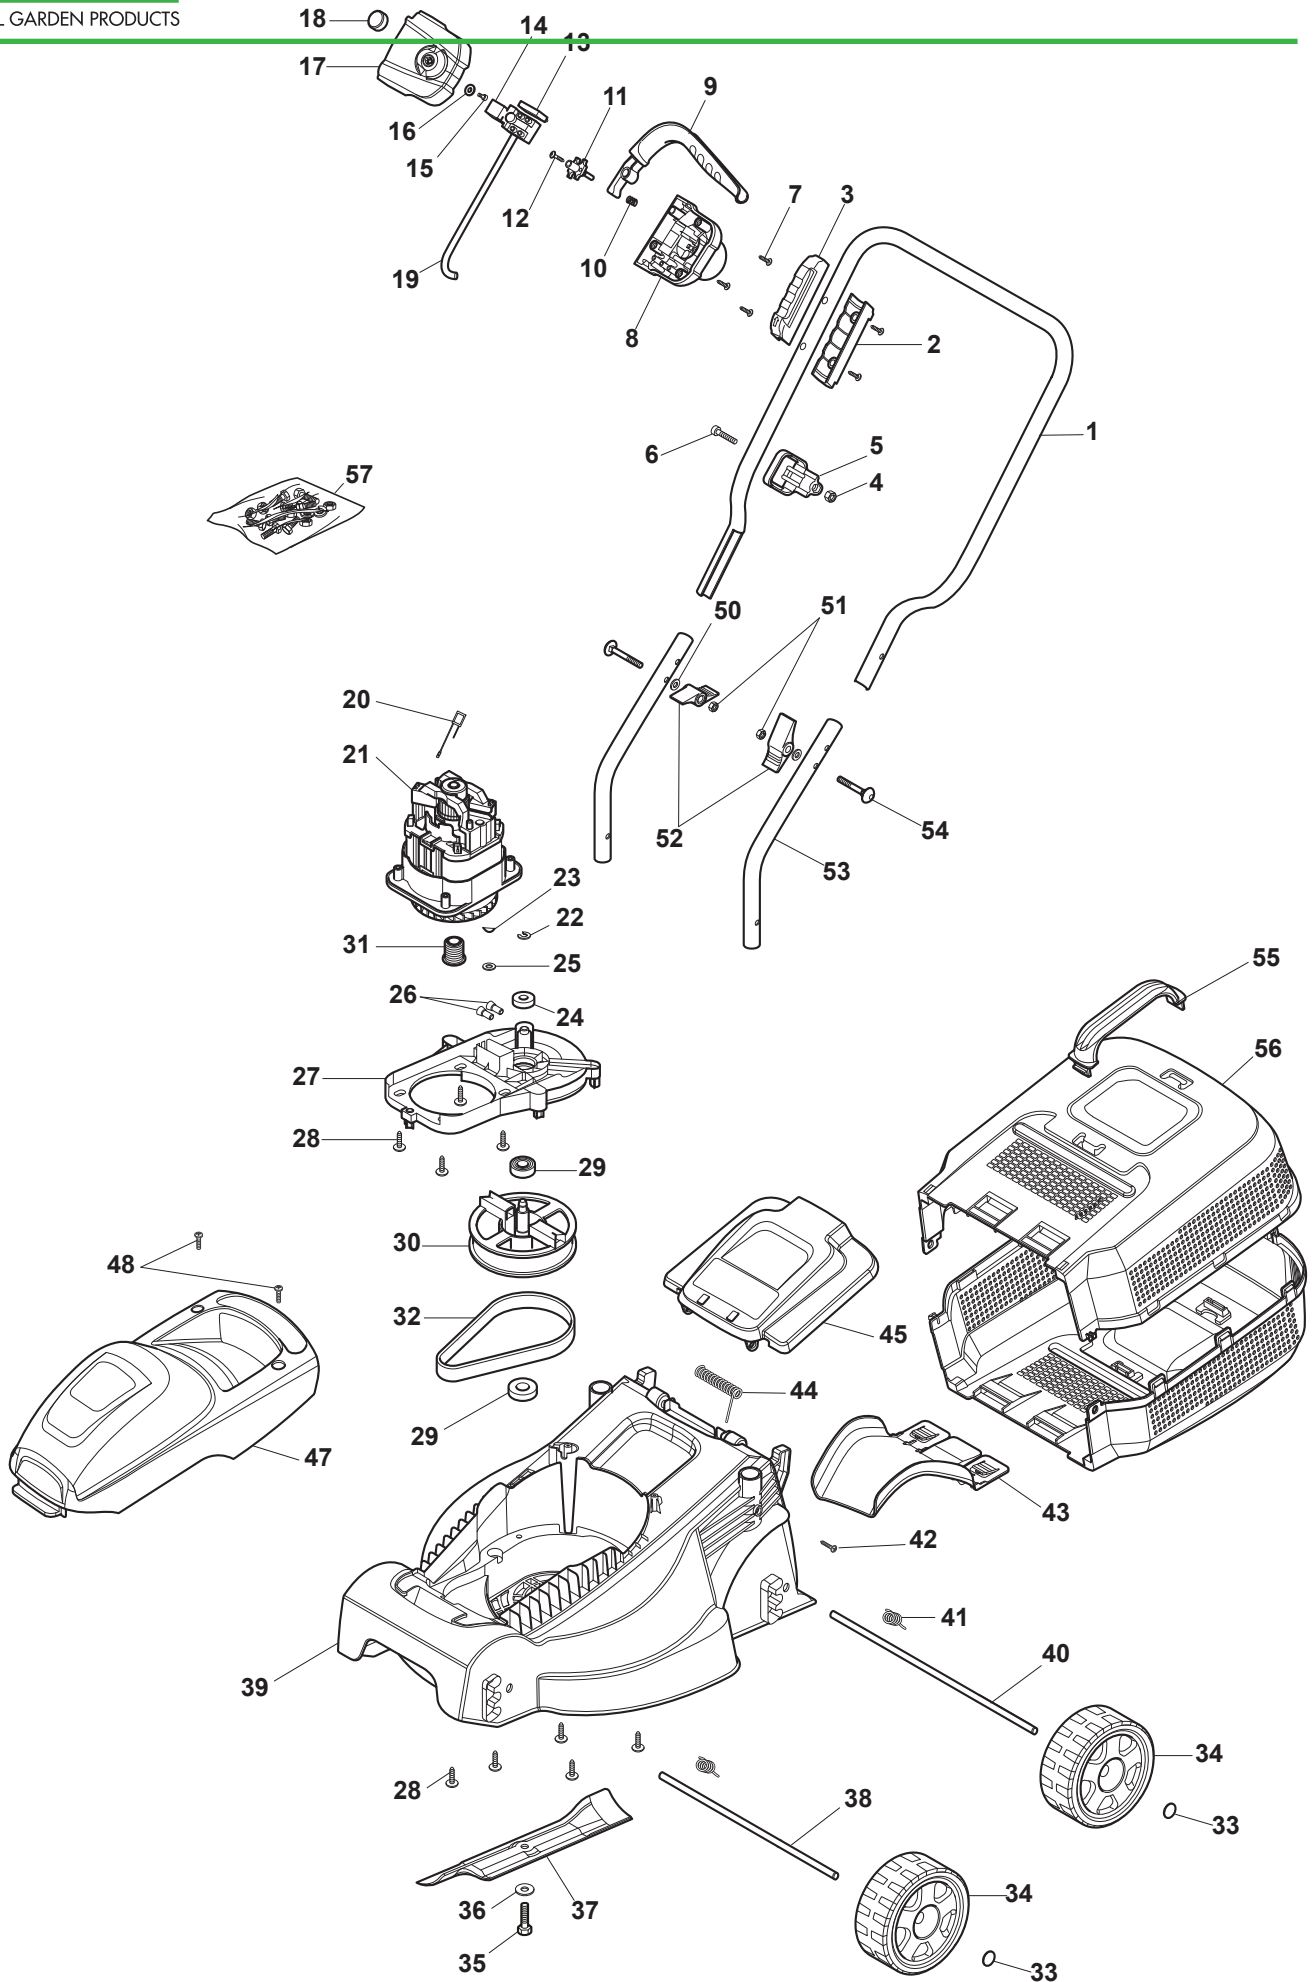

THIS INFORMATION IS NOT INTENDED FOR SALE OR RESALE, AND THIS NOTICE MUST REMAIN ON ALL COPIES.

Fig.	Quantity	Part No	Description	Notes
1	1	118810074/0	Handle, Upper Part	
2	1	118810086/0	Down fixation Plate	
3	1	118810087/0	Upper fixation Plate	
4	1	112291000/0	Nut	
5	1	118810083/0	Hook	
6	1	112788910/0	Screw	
7	5	112728524/0	Screw	
8	1	118810090/0	Switchbox lower	
9	1	118810113/0	Lever	
10	1	118810080/0	Spring	
11	1	118810061/0	Pin	
12	1	112728523/0	Screw	
13	1	118810065/0	Capacitor	
14	1	118810062/0	Switch	
15	1	112726388/0	Screw	
16	1	112523000/1	Washer	
17	1	118810089/0	Switchbox upper	
18	1	118810094/0	Button, Yellow	
19	1	118810060/0	Cable	
20	1	118810063/0	Temperature	
21	1	118810057/0	Motor	
22	1	3353020	Ring Snap Ring Circlip Snap ring	
23	1	112540040/0	Washer	
24	1	118810069/0	Bearing	
25	1	118810093/0	Washer	
26	1	118810064/0	Impaction	
27	1	118810082/0	Engine Plate	
28	9	112789195/0	Screw	
29	2	118810070/0	Bearing	
30	1	118810058/0	Pulley	
31	1	118810077/0	Motor pulley	
32	1	118810091/0	Belt	
33	4	112604898/0	Crown Fastener	
34	4	118810088/0	Wheel	
35	1	112793102/0	Screw	
36	1	2321230	Washer	
37	1	118810001/0	Blade	
38	1	118810068/0	Axle, Front Wheels	
39	1	118810114/0	Grey Deck	
40	1	118810067/0	Axle, Rear Wheels	
41	4	118810078/0	Spring	
42	2	112735654/0	Screw	
43	1	118810095/0	Deflector	
44	1	118810079/0	Spring	
45	1	118810115/0	Stone Guard, Yellow	
45	1	118810116/0	Stone-Guard, Red	
45	1	118810117/0	Stone-Guard, Grey	
47	1	118810118/0	Engine Cover, Yellow	
47	1	118810119/0	Cover, Red	
47	1	118810120/0	Cover, Grey	
48	2	112728524/0	Screw	

Fig.	Quantity	Part No	Description	Notes
50	2	112292100/0	Nut	
51	2	112523020/0	Washer	
52	2	118810121/0	Knob	
53	2	118810076/0	Handle, LowerPart	
54	2	112815245/0	Screw	
55	1	118810122/0	Grassbox handle	
56	2	118810123/0	Grass-Box, Upper/Lower Part	
57	1	118810157/0	Outfit, Screws	